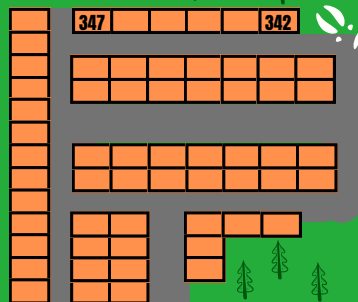

MOREY'S WALKING TRAIL

Reminders:

- Morey's Trail is for walking only. ATVs/UTVs, golf carts, other vehicles, and bikes are **not** allowed.
- Children should always be supervised by an adult.
- Pets must be leashed and under their owner's control at all times.
- Please do not walk through campsites, stay on the designated trail.
- Do not walk across Laser Tag island when there is an active game in play.
- You may encounter wildlife.
- Please do not litter.

FOLLOW THE MOOSE TRACKS