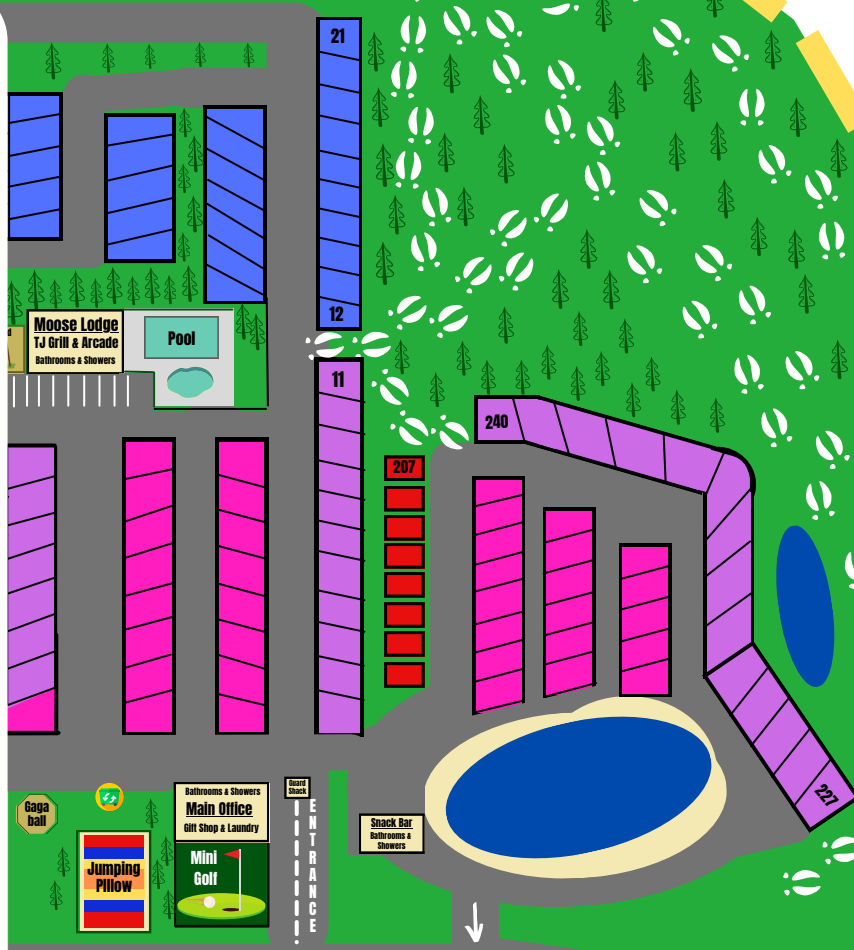

MOREY'S WALKING TRAIL

Reminders:

- Morey's Trail is for walking only. ATVs/UTVs, golf carts, other vehicles, and bikes are **not** allowed.
- Children should always be supervised by an adult.
- Pets must be leashed and under their owner's control at all times.
- Please do not walk through campsites, stay on the designated trail.
- Do not walk across Laser Tag island when there is an active game in play.
- You may encounter wildlife.
- Please do not litter.

FOLLOW THE MOOSE TRACKS