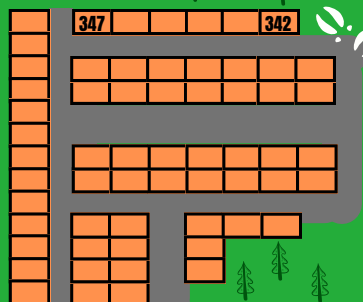

MOREY'S WALKING TRAIL

Reminders:

- Morey's Trail is for walking only. ATVs/UTVs, golf carts, other vehicles, and bikes are **not** allowed.
- Children should always be supervised by an adult.
- Pets must be leashed and under their owner's control at all times.
- Please do not walk through campsites, stay on the designated trail.
- Do not walk across Laser Tag island when there is an active game in play.
- You may encounter wildlife.
- Please do not litter.

FOLLOW THE MOOSE TRACKS